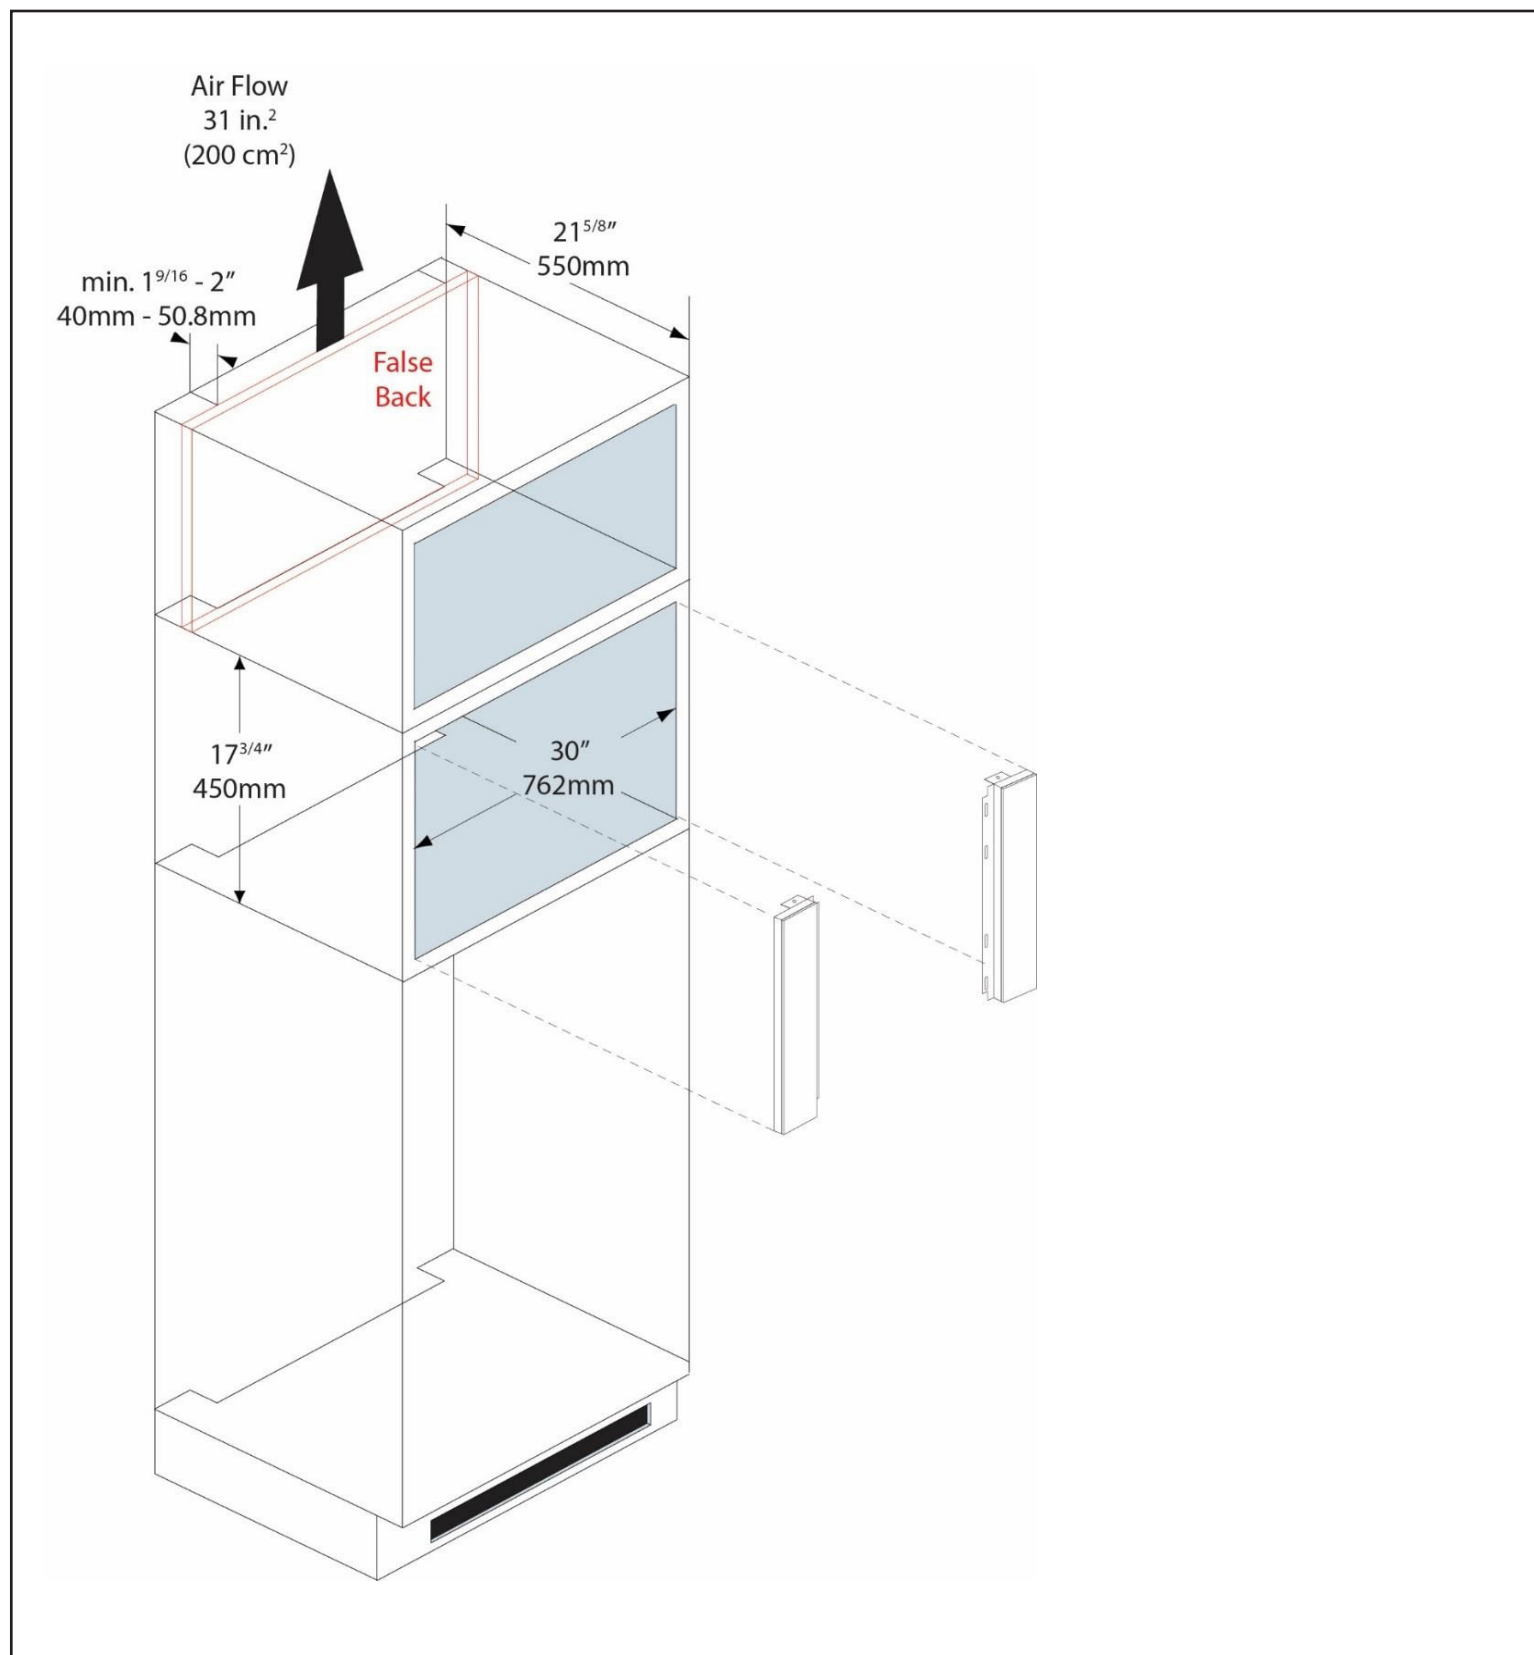

FEATURES

Two Piece stainless steel trim kit designed to accommodate 24" built-in appliances into a 30" appliance column

Provides an integrated look for added style in your kitchen

Offers a stylish appearance with a stainless steel finish

Designed to accommodate 24" built-in appliances into a 30" appliance column

Works well in an appliance tower over a built-in oven, or under-counter

TECHNICAL DETAILS

Product Dimensions In/mm (W/H/D)

1³/₁₆" / 17⁷/₈" / 4³/₁₆"

29mm / 454mm / 107mm

Cut-Out Dimensions In/mm (W/H)

30" / 17³/₄"

762mm / 450mm

Installation Details

PRODUCT DIMENSIONS (INCH/MM)

Width: 13¹/₁₆" / Height: 17⁷/₈" / Depth: 4³/₁₆"

Width: 29mm / Height: 454mm / Depth: 107mm

CUT-OUT DIMENSIONS (INCH/MM)

Width: 30" / Height: 17³/₄"

Width: 762mm / Height: 450mm

AEG

WARRANTY INFORMATION

AEG Appliances are designed and manufactured to the highest standards. Each appliance is covered by a comprehensive 2-year parts and labour warranty. Refer to product warranty policy for complete terms and conditions.