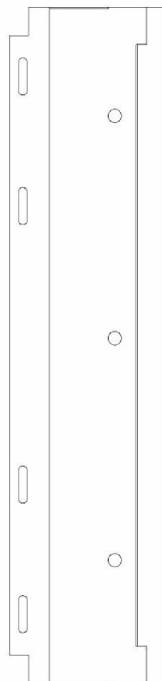

FEATURES

Two Piece stainless steel trim kit designed to accommodate 24" built-in appliances into a 30" appliance column

Provides an integrated look for added style in your kitchen

Offers a stylish appearance with a stainless steel finish

Designed to accommodate 24" built-in appliances into a 30" appliance column

Works well in an appliance tower over a built-in oven, or under-counter

TECHNICAL DETAILS

Product Dimensions In/mm (W/H/D)

1³/₁₆" / 17⁷/₈" / 4³/₁₆"

29mm / 454mm / 107mm

Cut-Out Dimensions In/mm (W/H)

30" / 17³/₄"

762mm / 450mm

Installation Details

PRODUCT DIMENSIONS (INCH/MM)

Width: 13¹/₁₆" / Height: 17⁷/₈" / Depth: 4³/₁₆"

Width: 29mm / Height: 454mm / Depth: 107mm

CUT-OUT DIMENSIONS (INCH/MM)

Width: 30" / Height: 17³/₄"

Width: 762mm / Height: 450mm

AEG

WARRANTY INFORMATION

AEG Appliances are designed and manufactured to the highest standards. Each appliance is covered by a comprehensive 2-year parts and labour warranty. Refer to product warranty policy for complete terms and conditions.