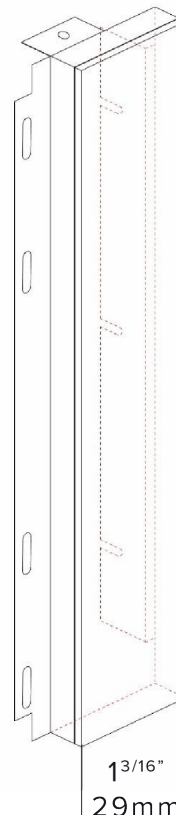

FEATURES

Two Piece stainless steel trim kit designed to accommodate 24" built-in appliances into a 30" appliance column

Provides an integrated look for added style in your kitchen

Offers a stylish appearance with a stainless steel finish

Designed to accommodate 24" built-in appliances into a 30" appliance column

Works well in an appliance tower over a built-in oven, or under-counter

TECHNICAL DETAILS

Product Dimensions In/mm (W/H/D)

1³/₁₆" / 17⁷/₈" / 4³/₁₆"

29mm / 454mm / 107mm

Cut-Out Dimensions In/mm (W/H)

30" / 17³/₄"

762mm / 450mm

Installation Details

PRODUCT DIMENSIONS (INCH/MM)

Width: 13¹/₁₆" / Height: 17⁷/₈" / Depth: 4³/₁₆"

Width: 29mm / Height: 454mm / Depth: 107mm

CUT-OUT DIMENSIONS (INCH/MM)

Width: 30" / Height: 17³/₄"

Width: 762mm / Height: 450mm

AEG

WARRANTY INFORMATION

AEG Appliances are designed and manufactured to the highest standards. Each appliance is covered by a comprehensive 2-year parts and labour warranty. Refer to product warranty policy for complete terms and conditions.