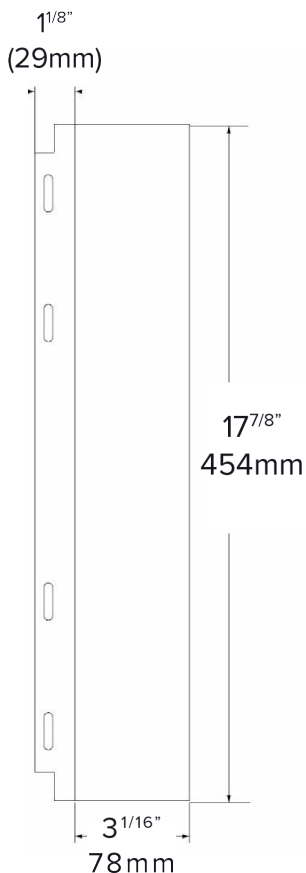

FEATURES

Two Piece stainless steel trim kit designed to accommodate 24" built-in appliances into a 30" appliance column

Provides an integrated look for added style in your kitchen

Offers a stylish appearance with a stainless steel finish

Designed to accommodate 24" built-in appliances into a 30" appliance column

Works well in an appliance tower over a built-in oven, or under-counter

TECHNICAL DETAILS

Product Dimensions In/mm (W/H/D)

1³/₁₆" / 17⁷/₈" / 4³/₁₆"

29mm / 454mm / 107mm

Cut-Out Dimensions In/mm (W/H)

30" / 17³/₄"

762mm / 450mm

Installation Details

PRODUCT DIMENSIONS (INCH/MM)

Width: 13¹/₁₆" / Height: 17⁷/₈" / Depth: 4³/₁₆"

Width: 29mm / Height: 454mm / Depth: 107mm

CUT-OUT DIMENSIONS (INCH/MM)

Width: 30" / Height: 17³/₄"

Width: 762mm / Height: 450mm

AEG

WARRANTY INFORMATION

AEG Appliances are designed and manufactured to the highest standards. Each appliance is covered by a comprehensive 2-year parts and labour warranty. Refer to product warranty policy for complete terms and conditions.